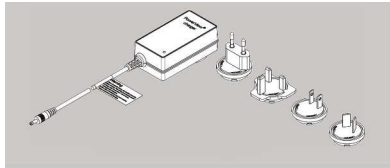

Li-ion Battery charger (Also charger for Internal EOS Duette® Battery)- £40

Order surcharge - £11 per order

Integrated Type 'C' Battery Charger for Roller Blinds, LightLine Roller blinds, Duette Top Down / Bottom Up, Vertical blinds and Twist Shades- £34