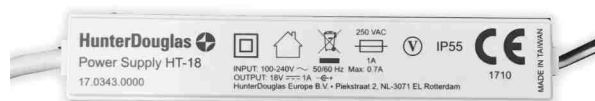

PV18 transformer is supplied with din rail for installation

The PV18 housing including glands measures –
H – 85mm W – 85mm D – 160mm

PS18 Transformer – transformer for up to 16 blinds

- £285

Order surcharge - £11 per order